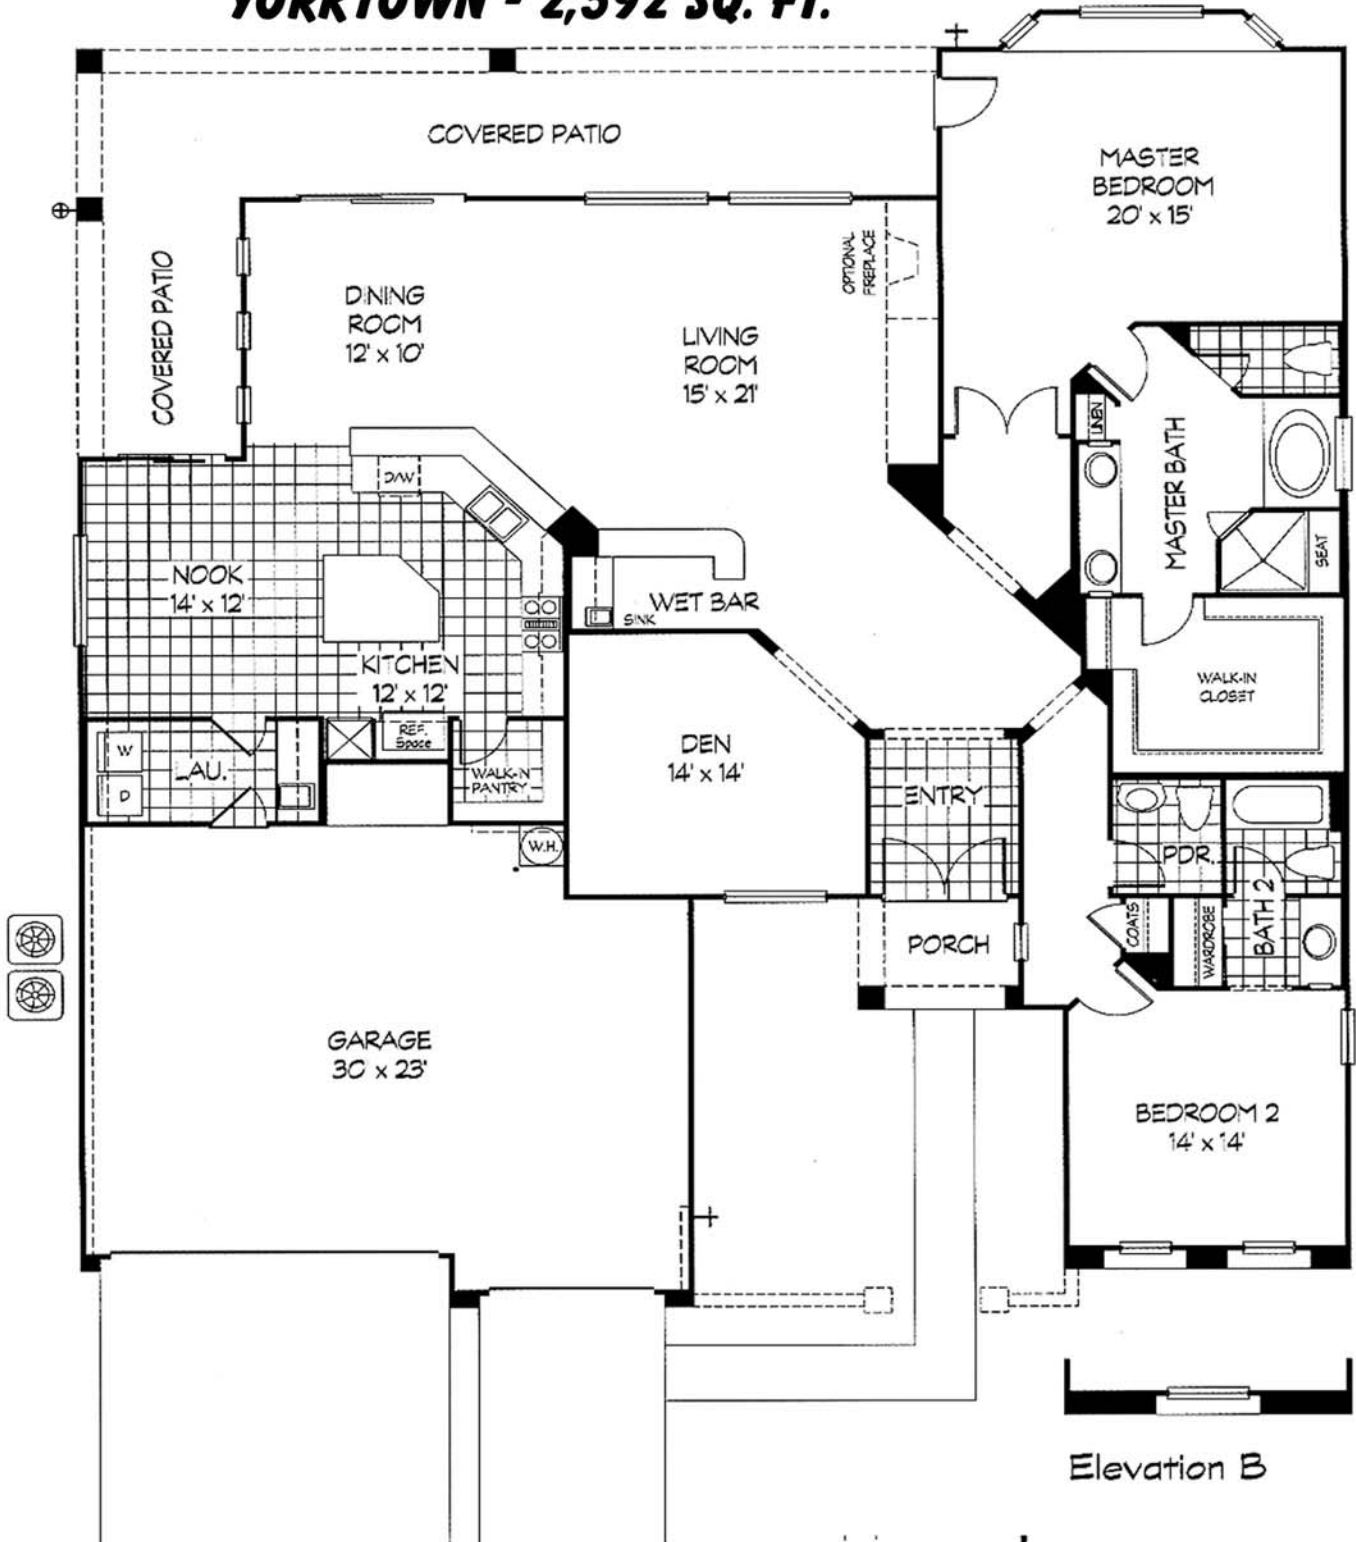

YORKTOWN - 2,592 SQ. FT.

Elevation A

Elevation B

Elevation C

Sun City Anthem Specialists
AwareBuyers.Com

702.949.0836

866.949.0836

Aware Buyers Contact ABC First

This floor plan and square footage is from Del Webb. Homes may differ due to original buyer-requested changes, options or remodeling.