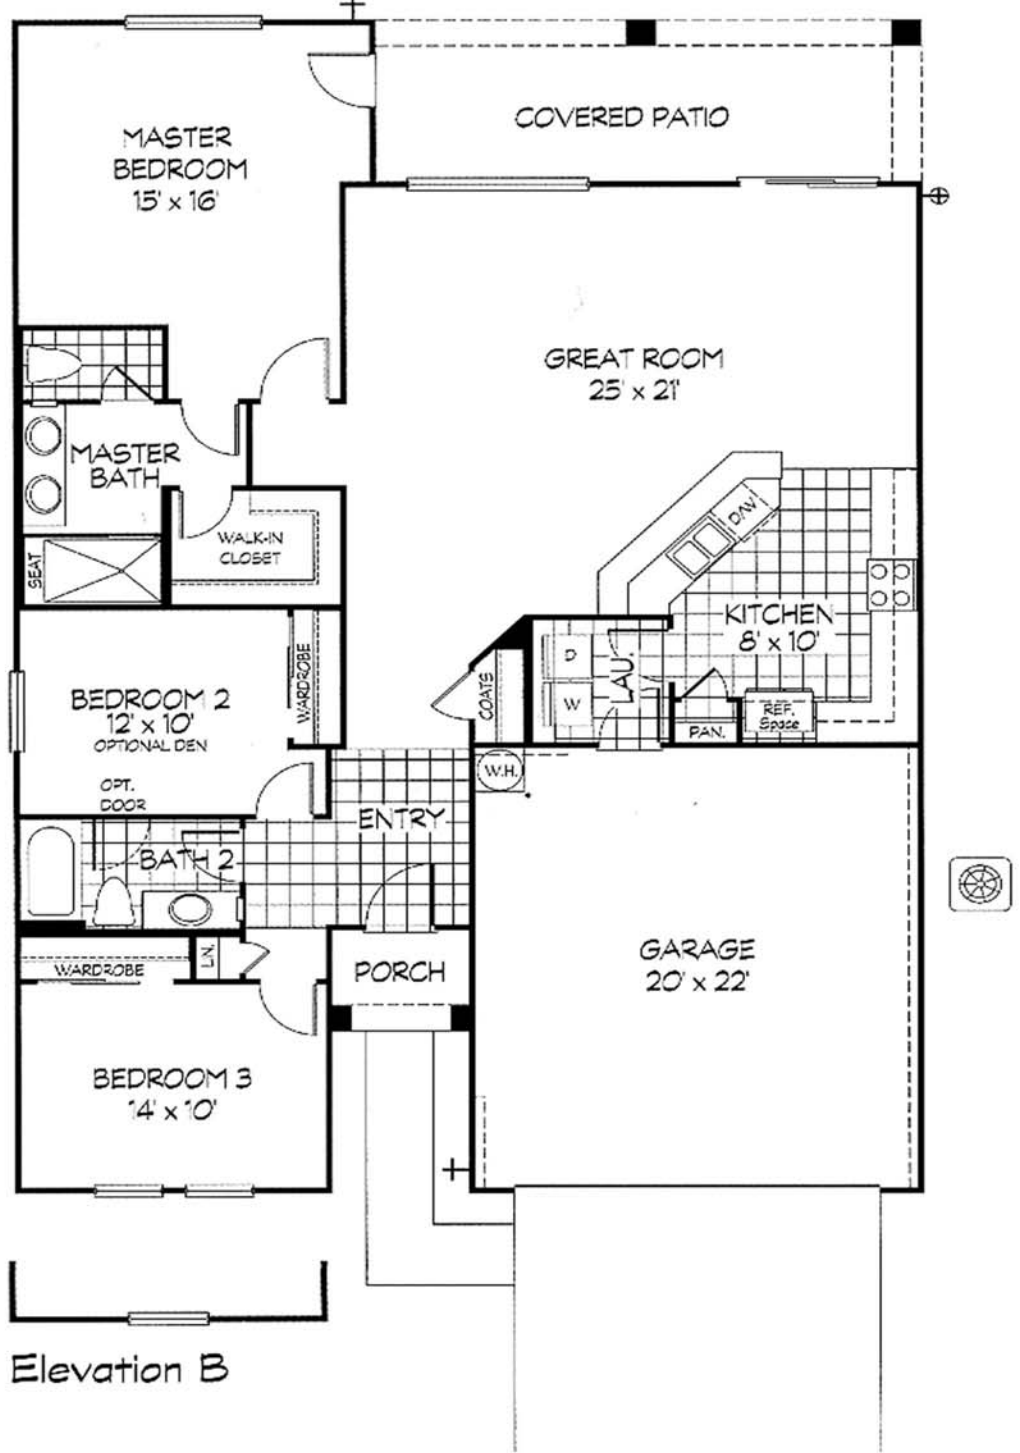

VIRGINIA
1,613 SQ. FT.

Elevation B

Elevation A/C

Sun City Anthem Specialists

AwareBuyers.Com

702.949.0836

866.949.0836

Aware Buyers Contact ABC First

This floor plan and square footage is from Del Webb. Homes may differ due to original buyer-requested changes, options or remodeling.