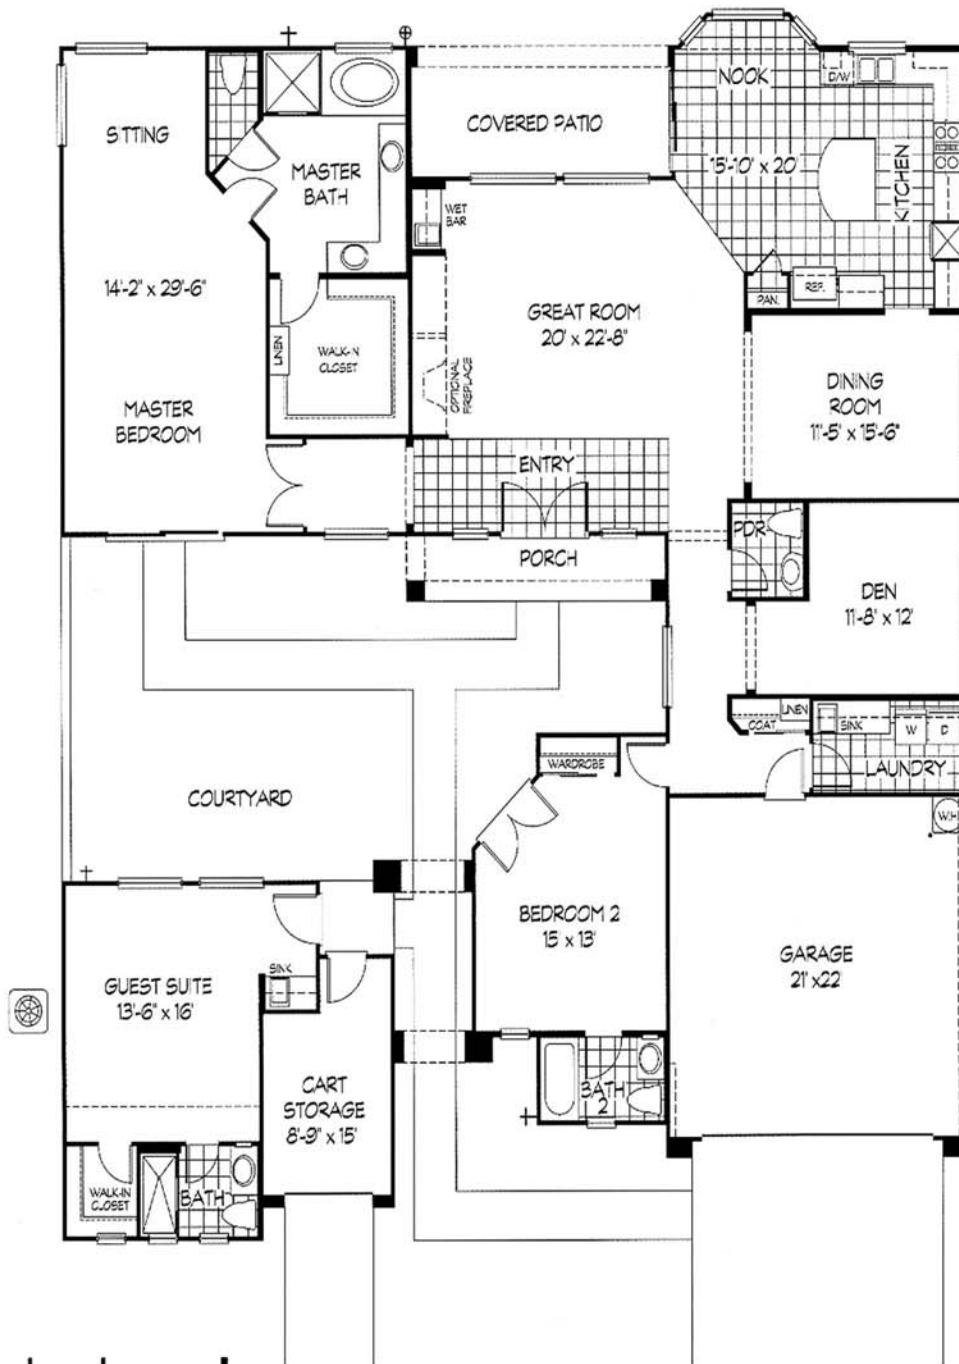

TRENTON 2,722 SQ. FT.

Elevation B

Elevation A/C

Sun City Anthem Specialists
AwareBuyers.Com
 702.949.0836 866.949.0836 Aware Buyers Contact ABC First

This floor plan and square footage is from Del Webb. Homes may differ due to original buyer-requested changes, options or remodeling.