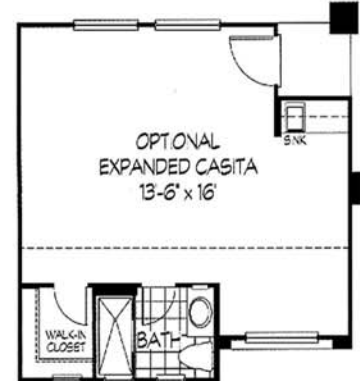

TRENTON 2,722 SQ. FT.

Elevation B

Elevation A/C

Sun City Anthem Specialists
AwareBuyers.Com
 702.949.0836 866.949.0836 Aware Buyers Contact ABC First

This floor plan and square footage is from Del Webb. Homes may differ due to original buyer-requested changes, options or remodeling.