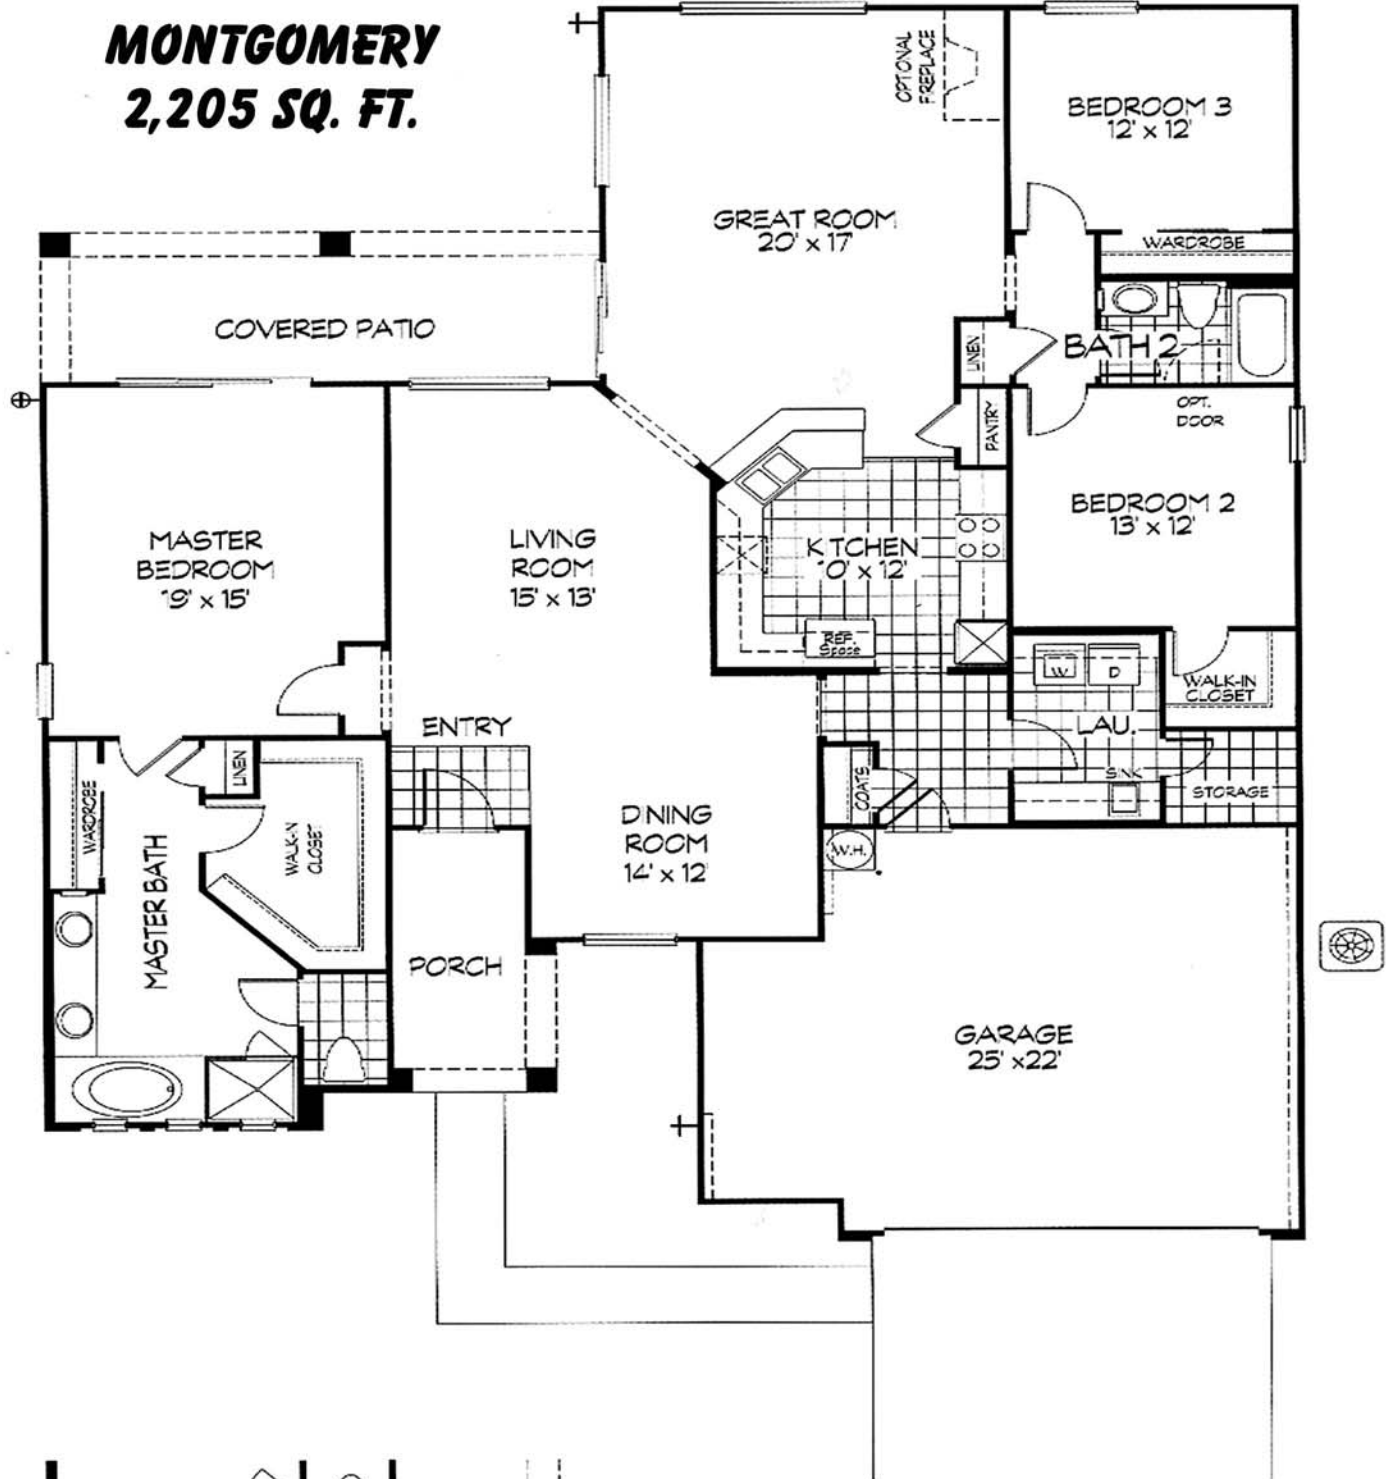

MONTGOMERY

2,205 SQ. FT.

Elevation A

Elevation B

Elevation C

Sun City Anthem Specialists
AwareBuyers.Com
 702.949.0836 866.949.0836 Aware Buyers Contact ABC First

This floor plan and square footage is from Del Webb. Homes may differ due to original buyer-requested changes, options or remodeling.