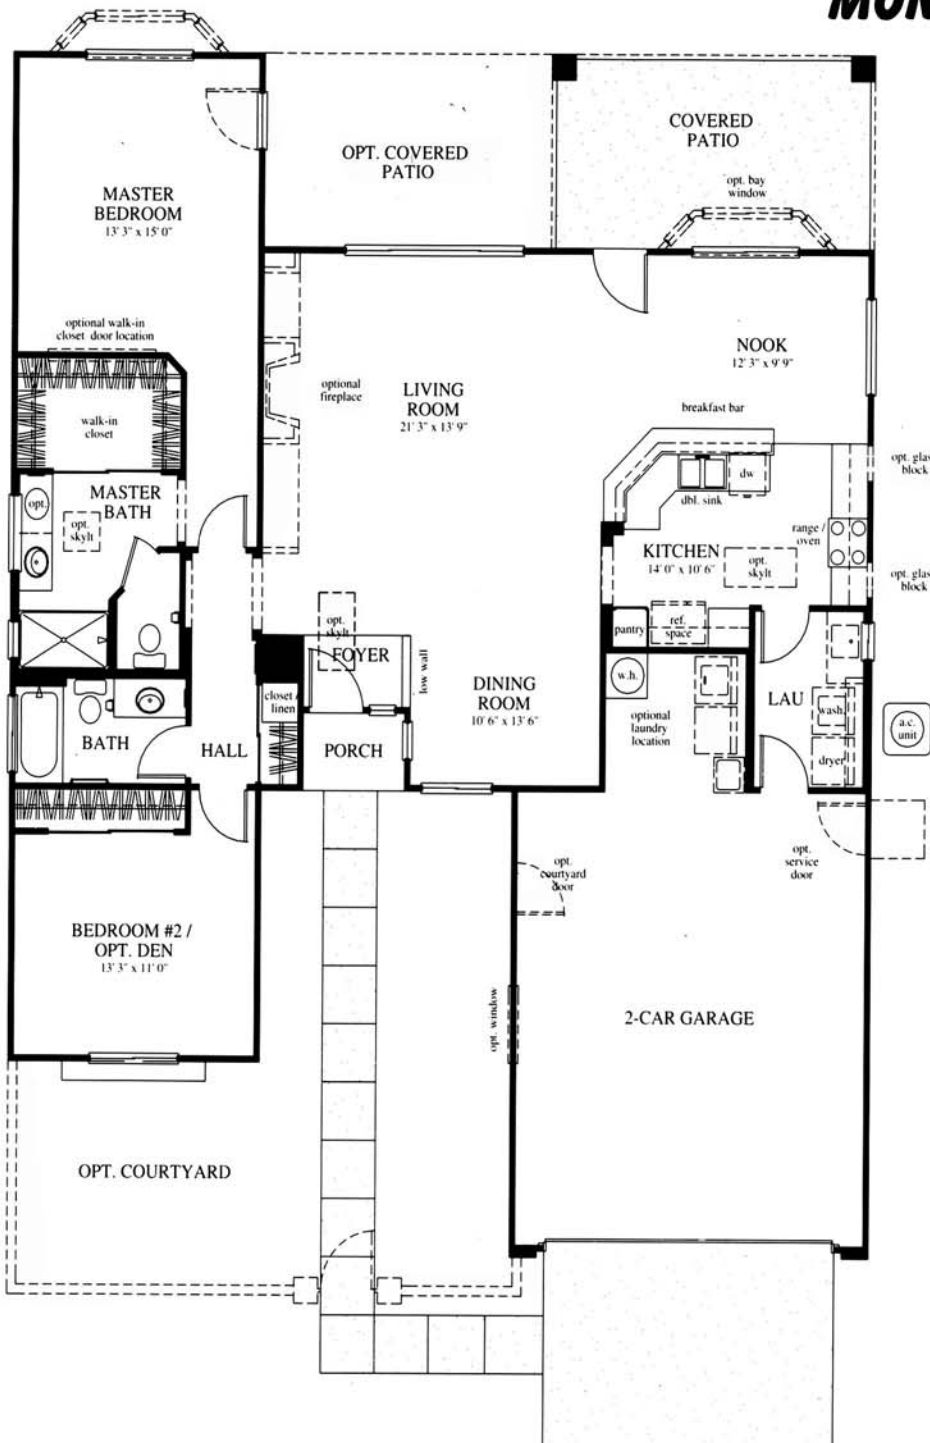

MONROE - 1,596 SQ. FT.

Sun City Anthem Specialists
AwareBuyers.Com
702.949.0836 866.949.0836 Aware Buyers Contact ABC First

This floor plan and square footage is from Del Webb. Homes may differ due to original buyer-requested changes, options or remodeling.