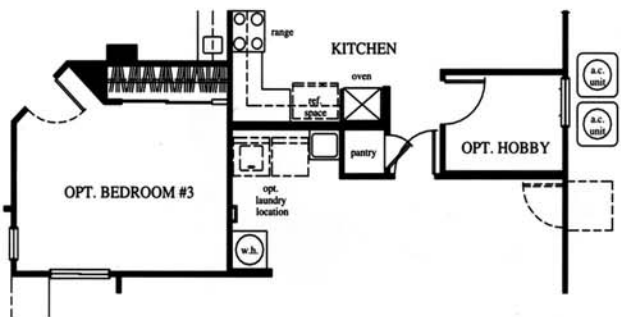

# CONCORD - 2,510 SQ. FT.

**Sun City Anthem Specialists**  
**AwareBuyers.Com**  
 702.949.0836      866.949.0836      Aware Buyers Contact ABC First

This floor plan and square footage is from Del Webb.  
 Homes may differ due to original buyer-requested changes, options or remodeling.