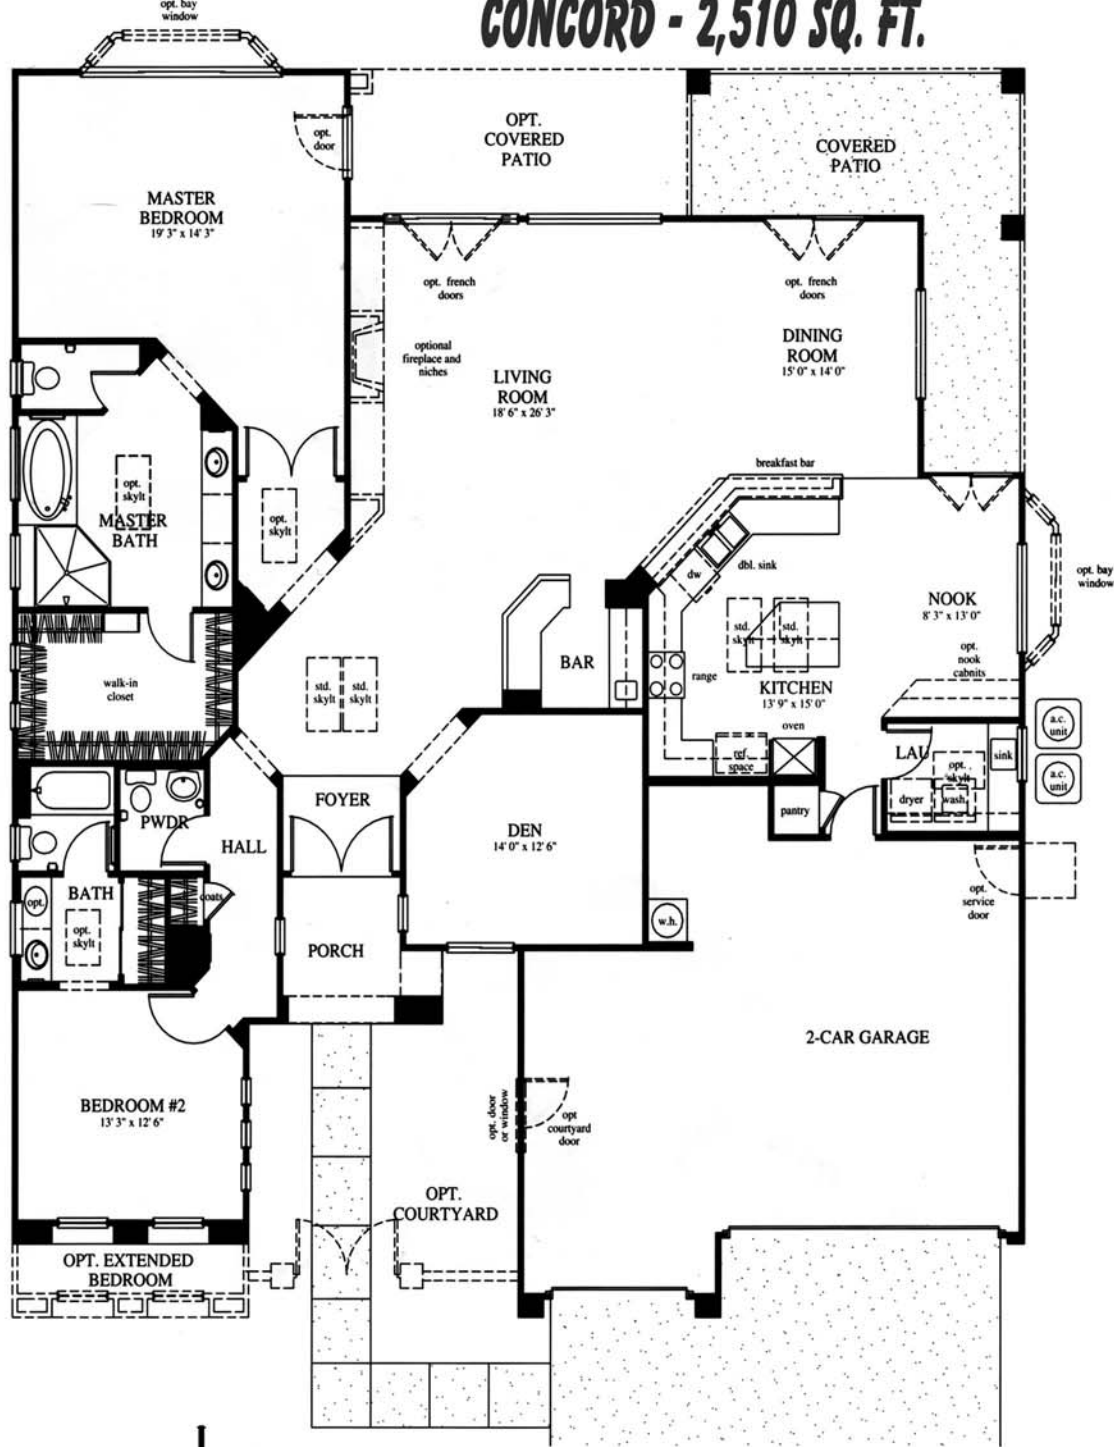

# CONCORD - 2,510 SQ. FT.

**Sun City Anthem Specialists**  
**AwareBuyers.Com**  
 702.949.0836      866.949.0836      Aware Buyers Contact ABC First

This floor plan and square footage is from Del Webb.  
 Homes may differ due to original buyer-requested changes, options or remodeling.