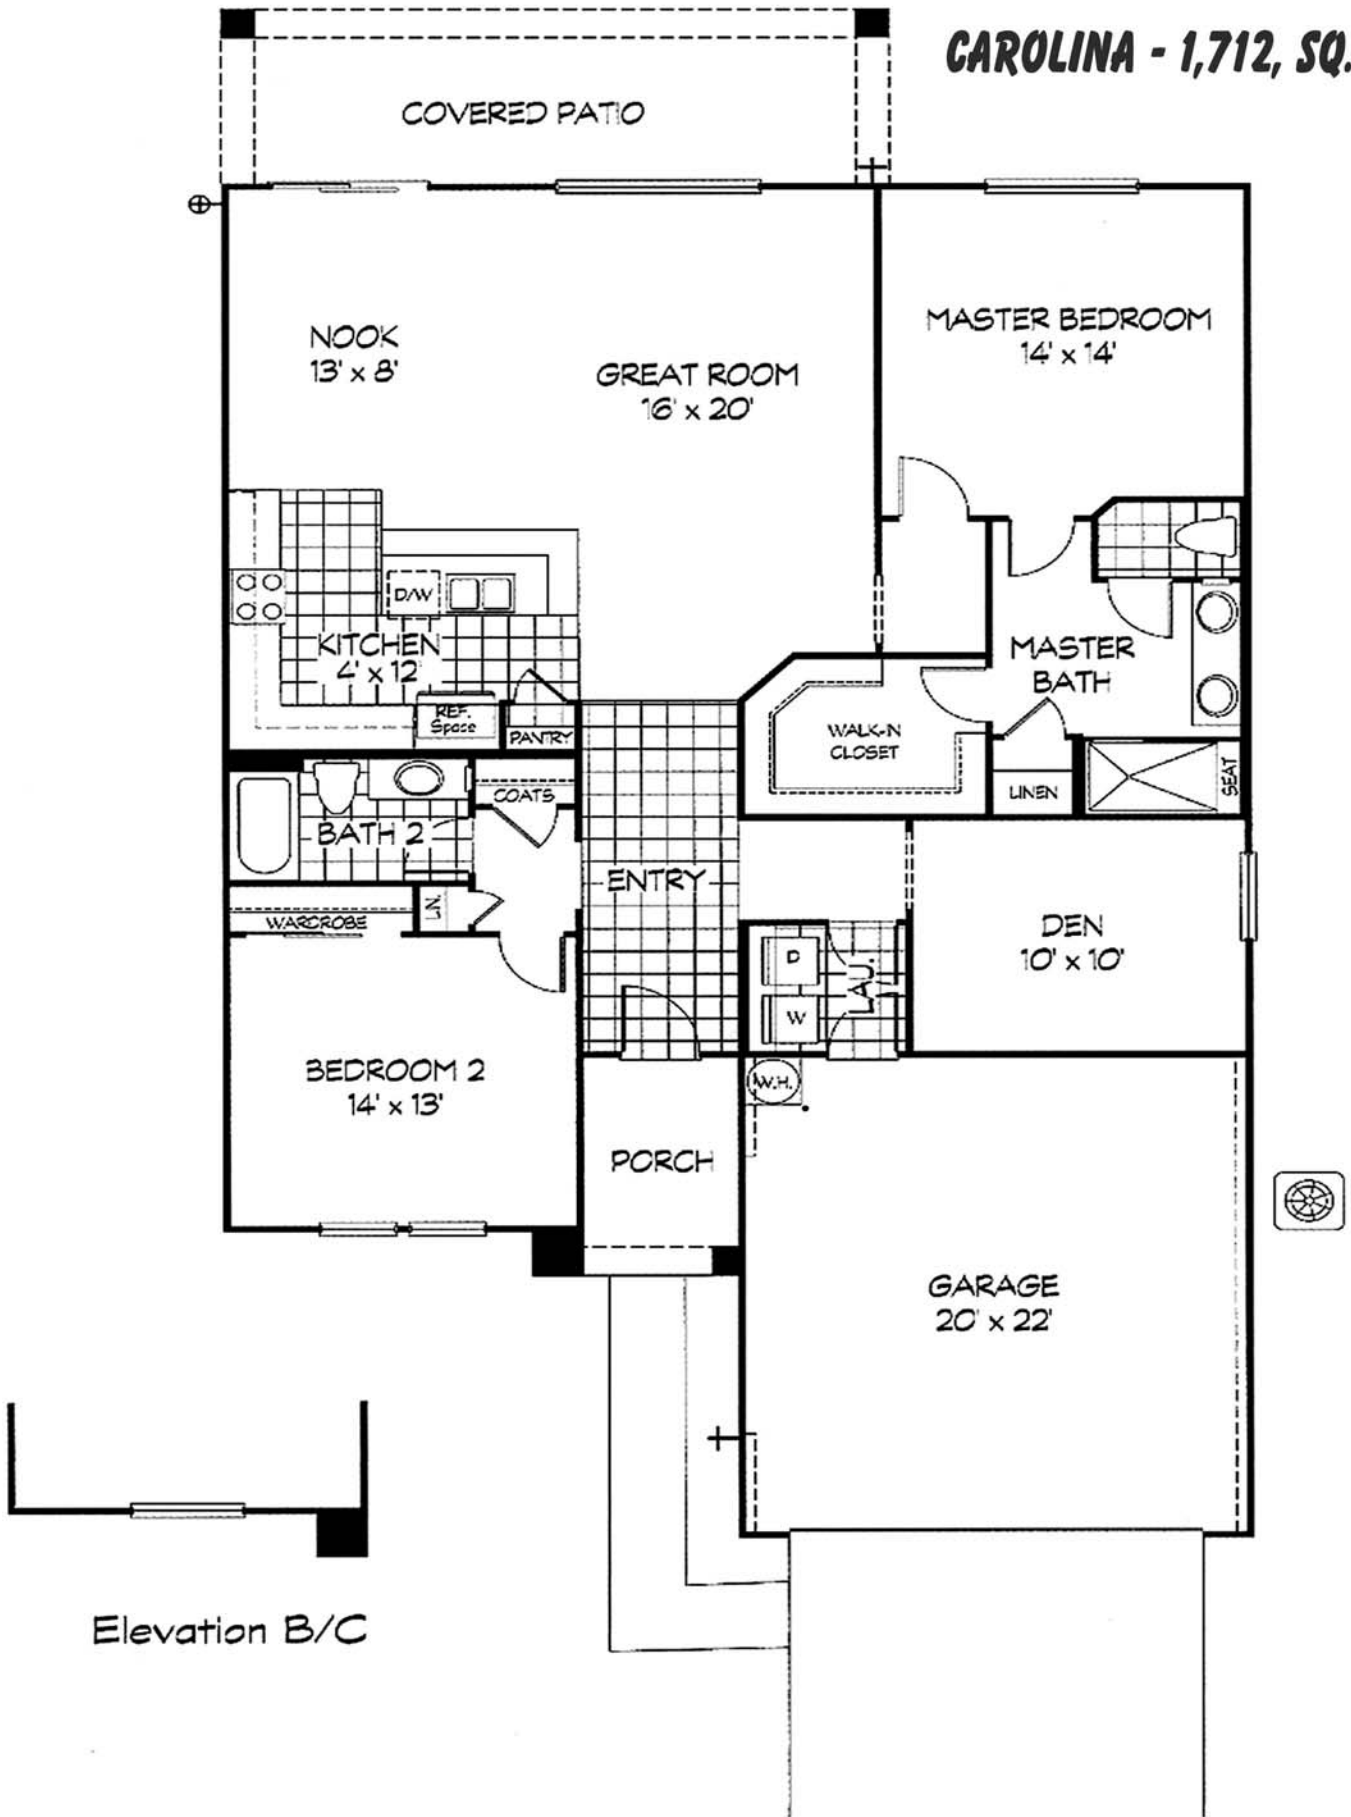

CAROLINA - 1,712, SQ. FT.

Elevation B/C

Elevation A

Sun City Anthem Specialists

AwareBuyers.Com

702.949.0836

866.949.0836

Aware Buyers Contact ABC First

This floor plan and square footage is from Del Webb. Homes may differ due to original buyer-requested changes, options or remodeling.